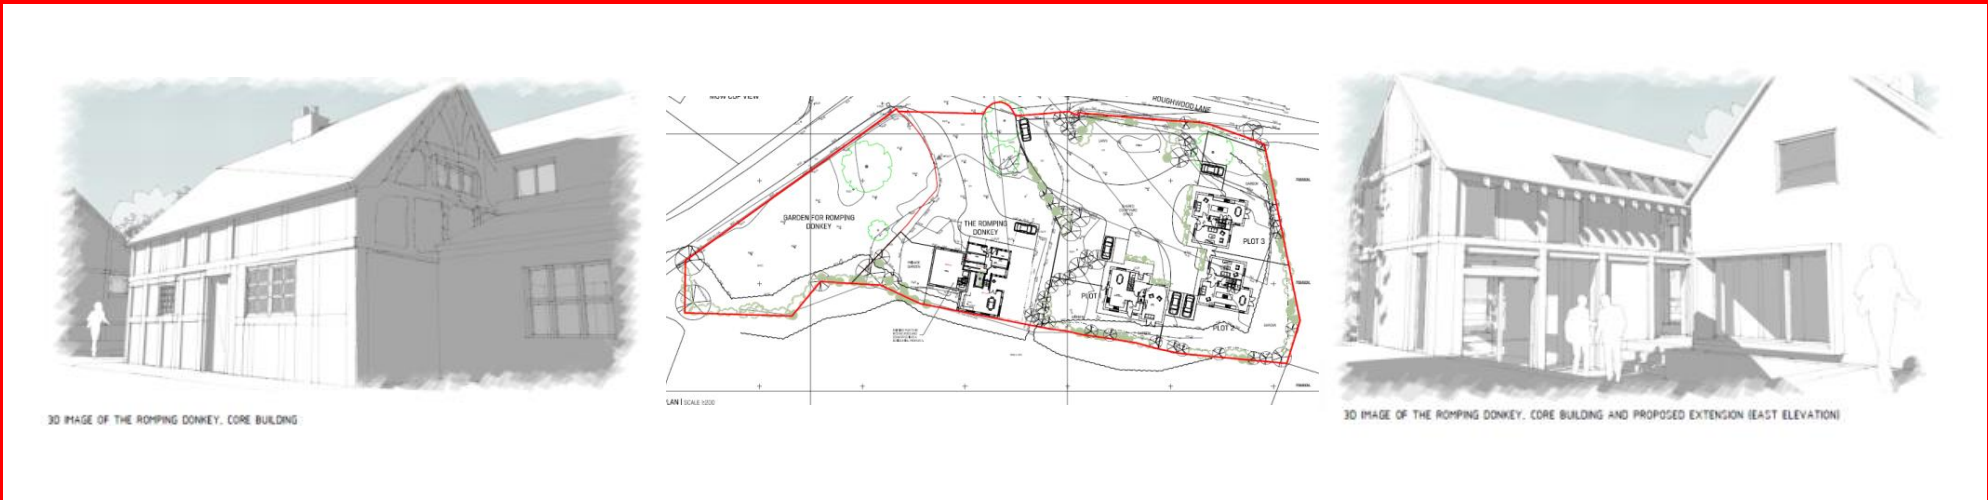

'Burro's Heath'

Plot 1

Hassall Green, Cheshire

'Burro's Heath', Hassall Green, Cheshire

Location

The site is located in Hassall Green, a semi-rural location, close to the Trent and Mersey canal.

Historically, the hamlet of Hassall Green was mainly for agricultural use until the 1770's when the Trent & Mersey canal was first opened. Hassall Green was the site of a pair of locks mainly connecting the hamlet from the Cheshire plain through to Stoke-On-Trent.

The M6 motorway is approx. 1 mile providing links to the motorway network and the rest of the country.

'Burro's Heath', Hassall Green, Cheshire

Description

A former public house, with an extensive historical past. More recently known as the 'Romping Donkey' but was also known as the 'Red Lion' dating back to the 1700's. A real heart of the community with considerable heritage and a Grade II listed building that is due to be restored into a stunning 4 bedroom detached family home.

Completion

Completion date is set for approx. Spring 2018.

ROMPING DONKEY PROPOSED GROUND FLOOR PLAN | SCALE 1:50

ROMPING DONKEY PROPOSED FIRST FLOOR PLAN | SCALE 1:50

Romping Donkey Plot - £525,000

The Public House main building consists of a timber frame construction, currently being restored and developed into a four bedroom detached family home with a large private garden and extensive driveway.

Many historical and original features have been retained in this sympathetically restored character property, which enhances family living along with the substantial garden plot.

'Burro's Heath', Hassall Green, Cheshire