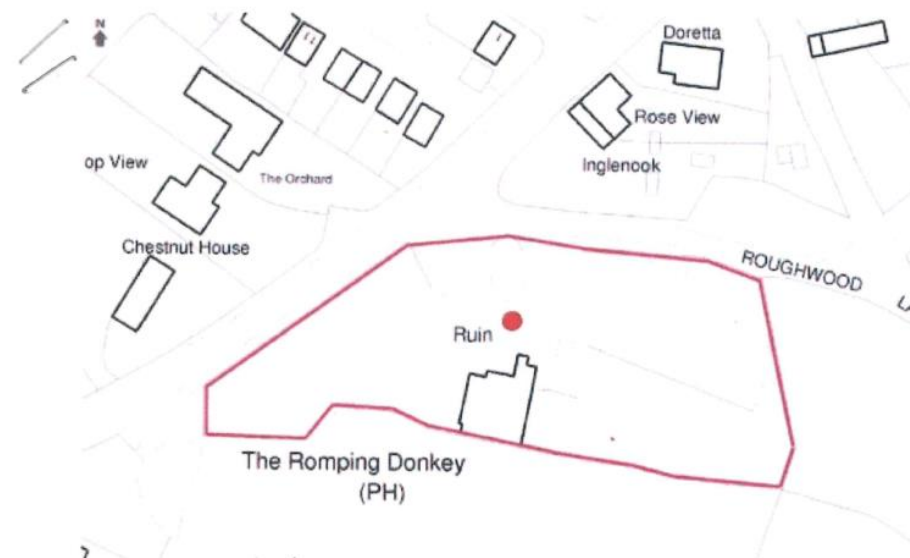

'Burro's Heath'

Plot 1

Hassall Green, Cheshire

'Burro's Heath', Hassall Green, Cheshire

Location

The site is located in Hassall Green, a semi-rural location, close to the Trent and Mersey canal.

Historically, the hamlet of Hassall Green was mainly for agricultural use until the 1770's when the Trent & Mersey canal was first opened. Hassall Green was the site of a pair of locks mainly connecting the hamlet from the Cheshire plain through to Stoke-On-Trent.

The site is surrounded by beautiful Cheshire farmland yet has easy access to Sandbach town centre.

An ideal location for commuting, coming out of the main village with good road links to other surrounding centres in all directions.

The M6 motorway is approx. 1 mile providing links to the motorway network and the rest of the country.

'Burro's Heath', Hassall Green, Cheshire

Description

A former public house, with an extensive historical past. More recently known as the 'Romping Donkey' but was also known as the 'Red Lion' dating back to the 1700's. A real heart of the community with considerable heritage and a Grade II listed building that is due to be restored into a stunning 4 bedroom detached family home.

Completion

Completion date is set for approx. Spring 2018.

ROMPING DONKEY PROPOSED GROUND FLOOR PLAN | SCALE 1:50

ROMPING DONKEY PROPOSED FIRST FLOOR PLAN | SCALE 1:50

Romping Donkey Plot - £525,000

The Public House main building consists of a timber frame construction, currently being restored and developed into a four bedroom detached family home with a large private garden and extensive driveway.