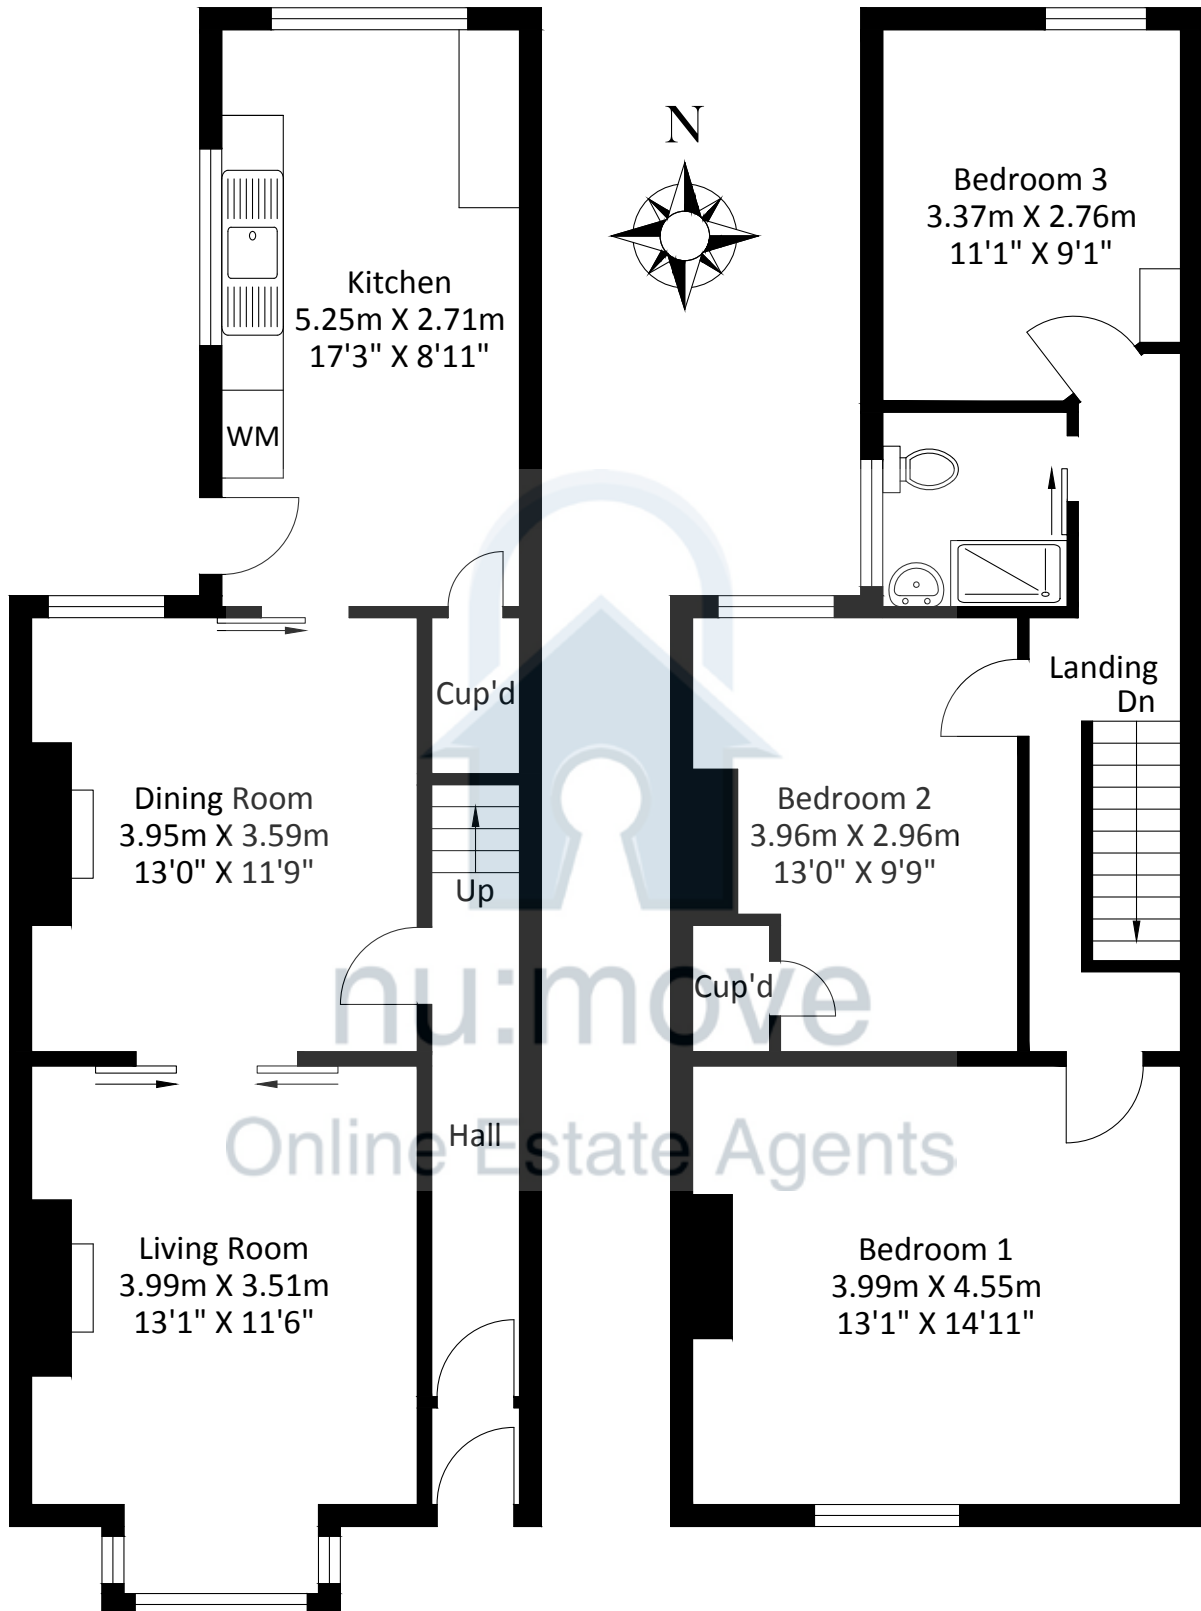

Moss Road Askern

First Floor
Approximate Floor Area
556.49 sq. ft
(51.70 sq.m)

Second Floor
Approximate Floor Area
541.42 sq. ft
(50.30 sq.m)

Approximate Gross Internal Area = 102.0 sq m /1097.91 sq ft
Illustration for identification purposes only, measurements are approximate, not to scale.